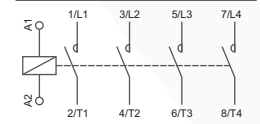

MU2-B4
4Pole Contactor Three/Single Phase
4NO Power Pole Contact

MU1-B3 , MU2-B3 , MU3-B3 , MU4-B3 , 4Pole Contactor.
Three Phase/Single Phase 3NO Power Pole + 1NO Aux. Contact
Coil Voltage Order Code- **M**-240V , **Q**-360V , **N**-415V 50Hz/60Hz