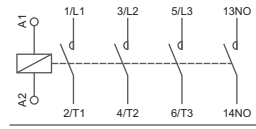

1. MU1-B3, MU2-B3, MU3-B3, MU4-B3

MU2-B3
4Pole Contactor Three/Single Phase
3NO Power Pole + 1NO Aux. Contact