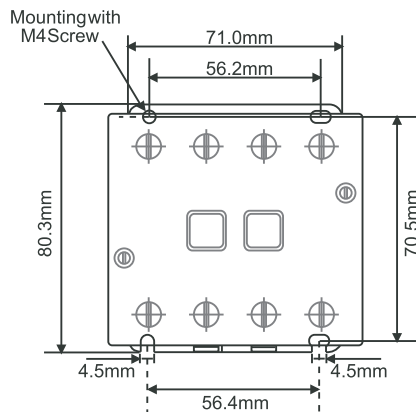

Contactor	Dimensional Drawings	
MU2-B3, MU2-B4 CONTACTOR	 <p>All dimensions are in mm.</p>	

Mounting Arrangement

www.mintpowerelectric.com

info@mintpowerelectric.com

Synergy Enterprises

MANUFACTURERS OF:
DEFINITE PURPOSE CONTACTOR, POWER CONTACTOR
SUBMERSIBLE CONTROL PANELS